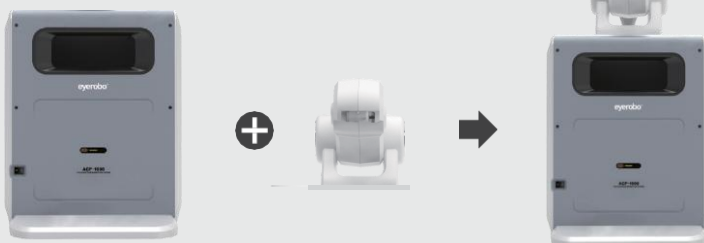

Control Part:

- Infrared remote control
- VT series keyboard control
- Port reserved for voice input

Output Part:

- HDMI output, can connect the outside display device, and can also output chart separately.

HDMI

Special Features:

- Optional accessory arm, can load VT-700/800 phoropter, thus lift up and down automatically

ACP-1000 Chart Type:

	far	Near
Number	0.05-1.5	0.1-1.0
Tumbling E	0.05-1.5	0.1-1.0
Number	0.05-1.5	0.1-1.0
Landolt C	0.05-1.5	0.1-1.0
Children	0.1-1.0	—
Horizontal mask	—	—
Vertical mask		—
Dot mask	□	—
Astigmatism clock dial		—
Red-green		—
Red-green		—
Phoria with fixation point		—
Schober		—
Vertical coincidence		—
Worth four dot		—
Dots		—
Cross grid		—
Vertical coincidence		—
Phoria		—
Fixation point		—
Binocular balance		—
Stereo		—