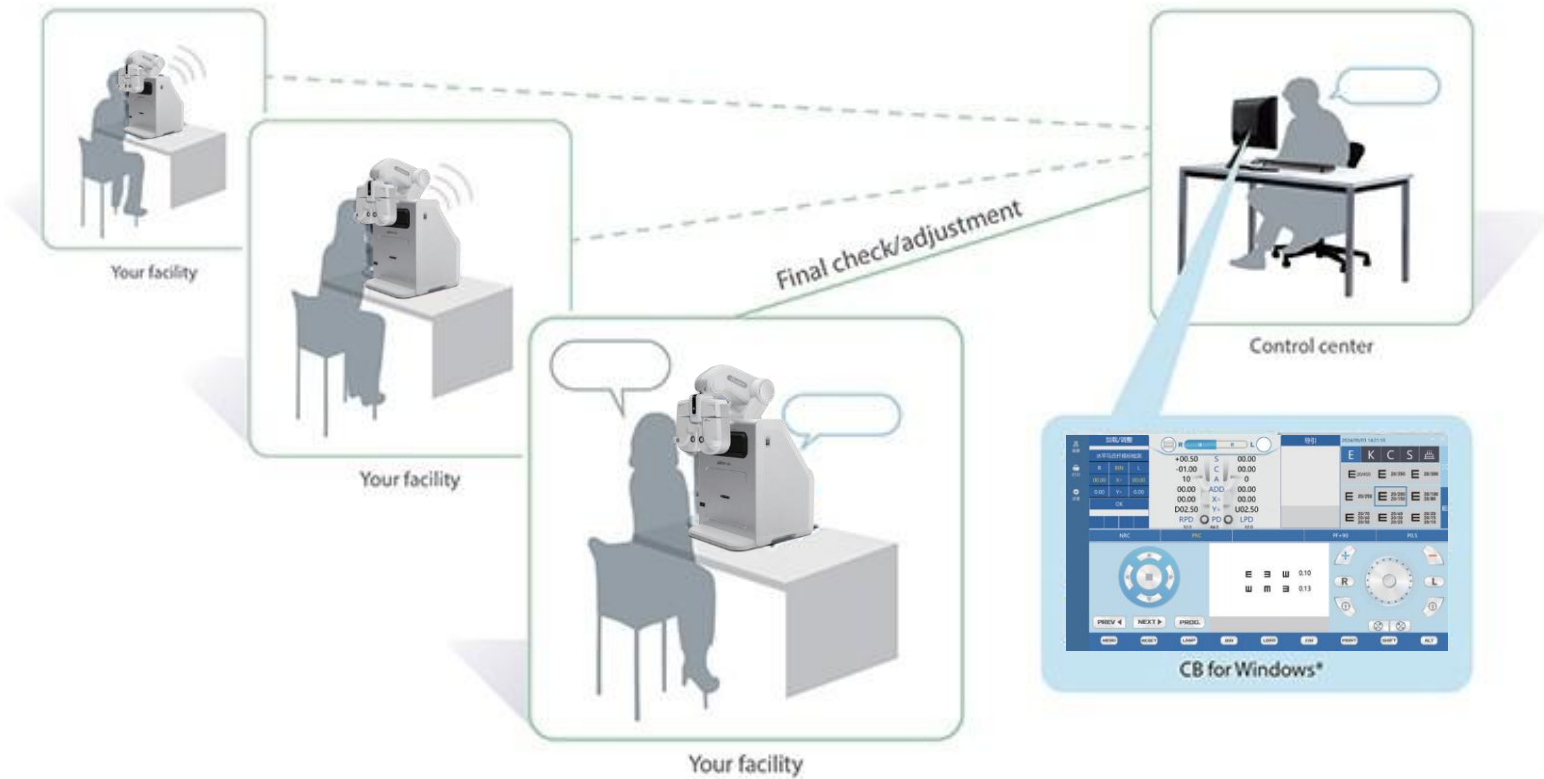

Accurate and guaranteed optometry services; The optometry expert near you

Remote optometry

Break through the limitations of space
Provide you with diagnosis from an optometry expert
Real-time video interaction
Pay attention to every detail of your vision health