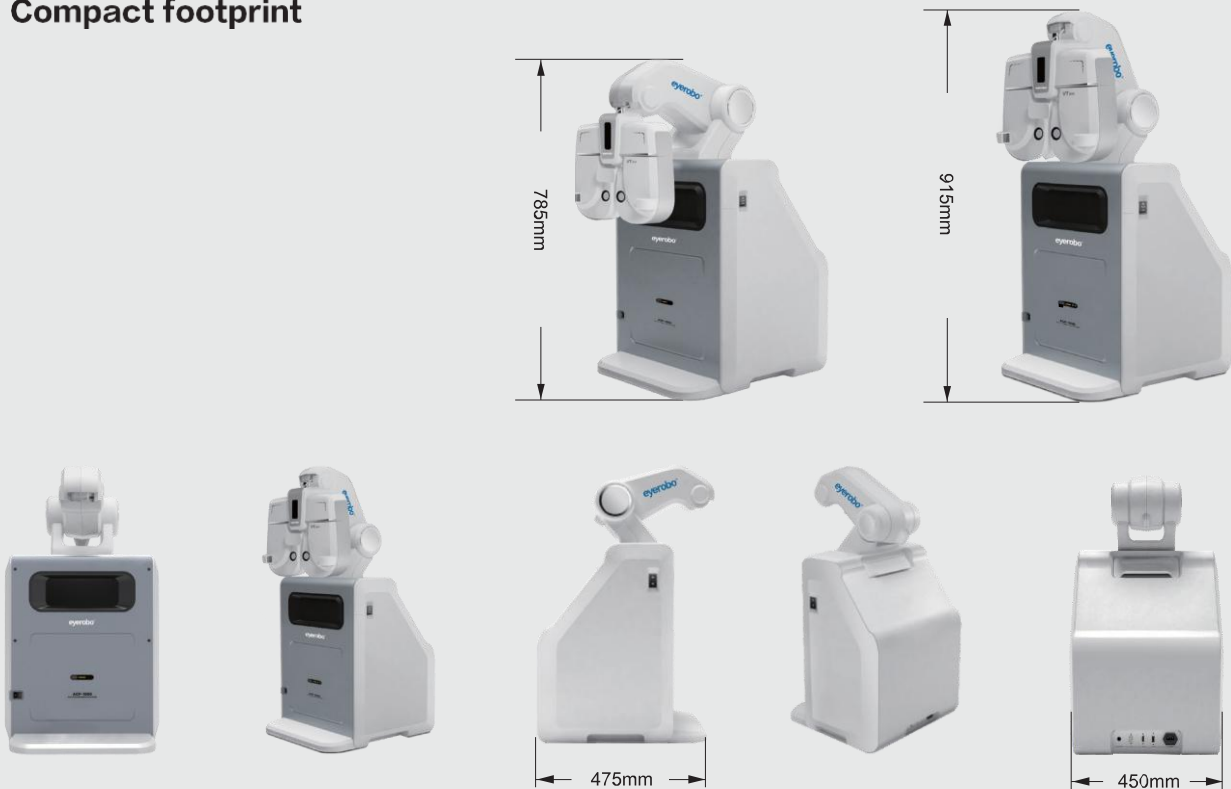

Compact footprint